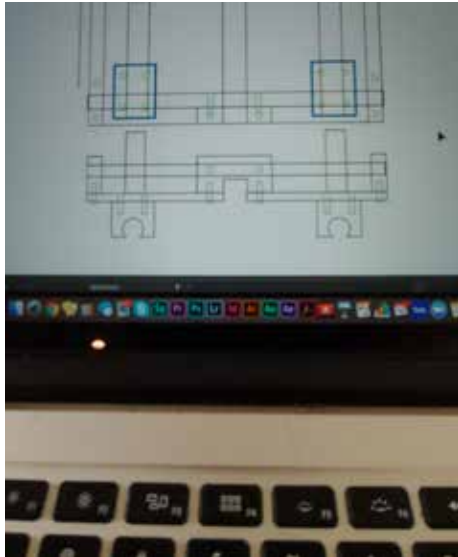

Rogue Strategic Manufacturing, LLC or RSM, is a minority-owned, family, business based in Concord, North Carolina. Founded by Art Henson, the company started as a partnership to provide fiberglass shields for one of the largest bridge utility construction companies in the southeast.

Through the use of custom-designed machines, RSM can turn around orders quickly to keep your project moving - all with great customer service and a competitive price.

RSM has provided thousands of shields for natural gas pipeline projects across the country and continues to seek out new opportunities.